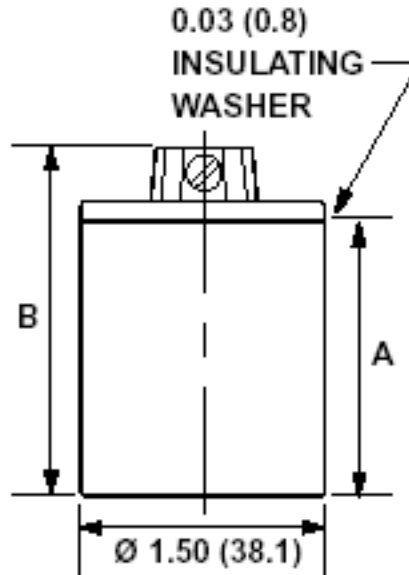

#### Product Features

**Lamp Socket Base:** Medium

**Construction:** One-Piece

**Mounting Type:** Pipe Mount

**Circuit:** Single Circuit

**Access:** Back Wired

**Termination:** 2-Terminal Screws

**Mounting Type:** 1/8-27 Cap

**Screw Shell Material:** Nickel-Plated Copper Alloy

**Body Material:** Glazed Porcelain

**Standards and Certifications:** UL/CSA/NOM

**Warranty:** 1 Year Limited

**Availability:** Distribution

Cat. No.	Description	A Dim.	B Dim.
10045	1/8-27 cap	1 11/16 (42.86)	2 1/16 (52.39)