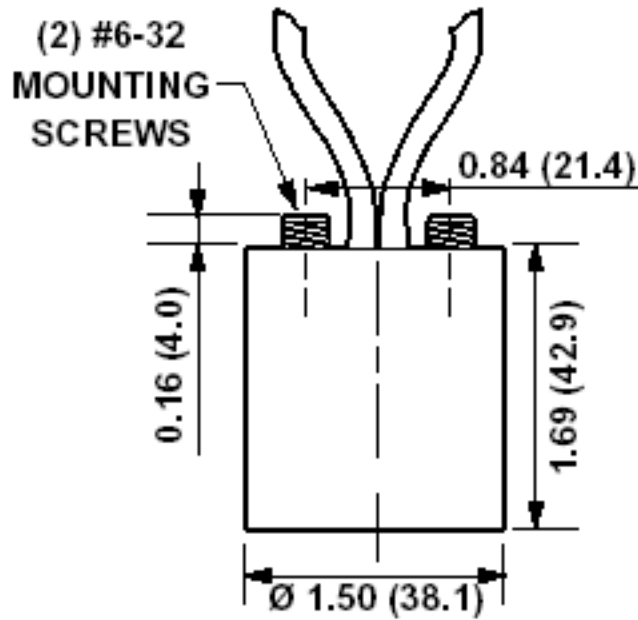

#### Product Features

**Lamp Socket Base:** Medium

**Construction:** One-Piece

**Mounting Type:** Mounting Screws

**Circuit:** Single Circuit

**Access:** Back Wired

**Termination:** 9-Inch 18-AWM TEW Wire Leads

**Mounting Type:** 2 6-32 Screws

**Screw Shell Material:** Aluminum

**Body Material:** Glazed Porcelain

**Standards and Certifications:**  
UL/CSA/NOM

**Warranty:** 1 Year Limited

**Availability:** Distribution