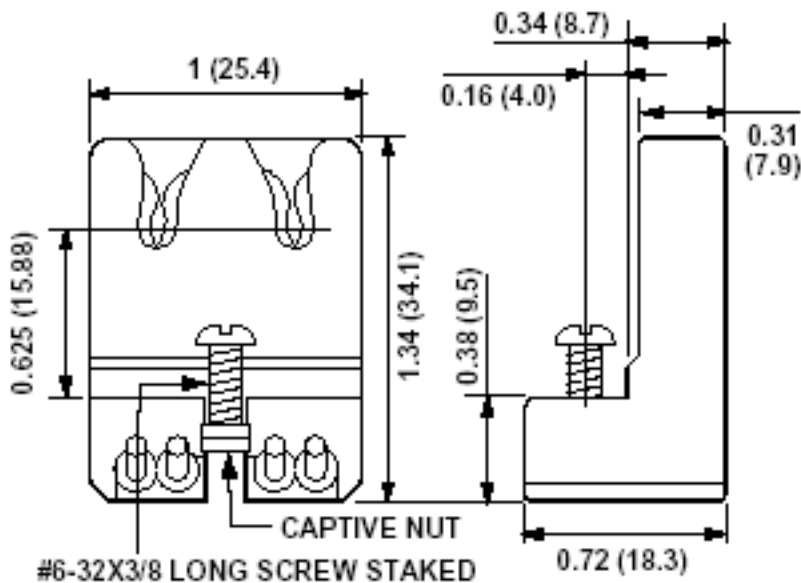

Standards and Certifications

UL Listed: File E5833

CSA Certified: File LR-5863

NOM Certified: 057